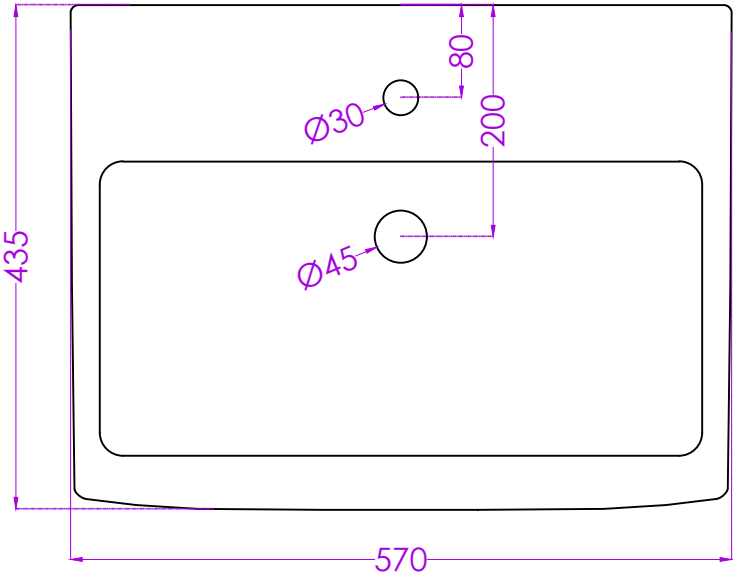

LIDL P3715PW0203 BASIN WITH FULL PEDESTAL

JOHNSON

PLAN

FRONT