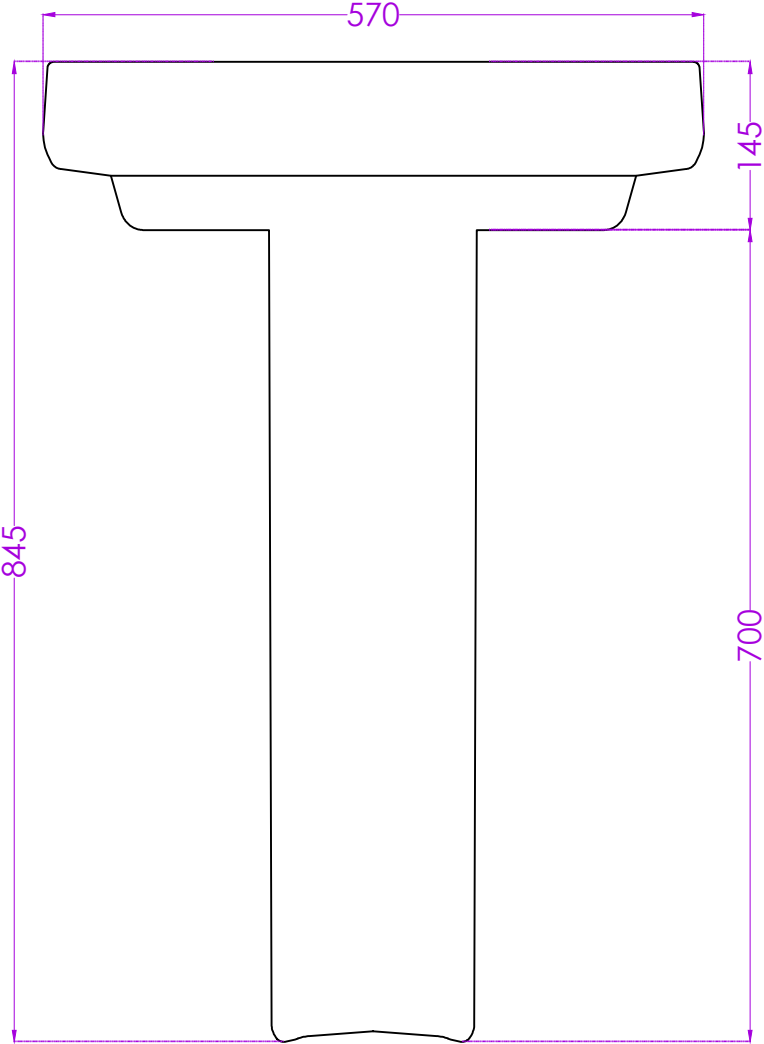

LIDL P3715PW0203 BASIN WITH FULL PEDESTAL

JOHNSON

PLAN

FRONT